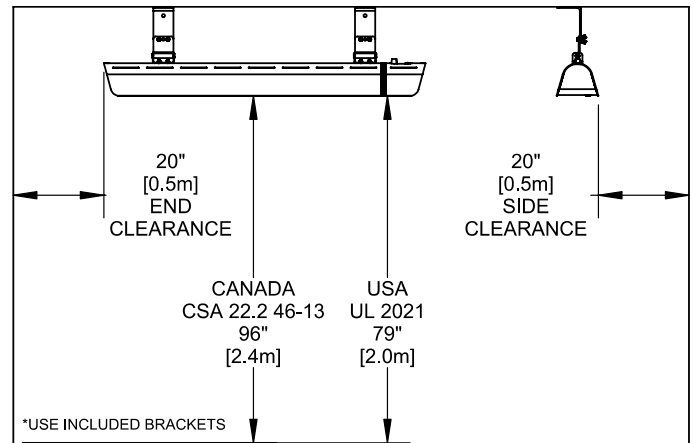

INCLUDED PARTS