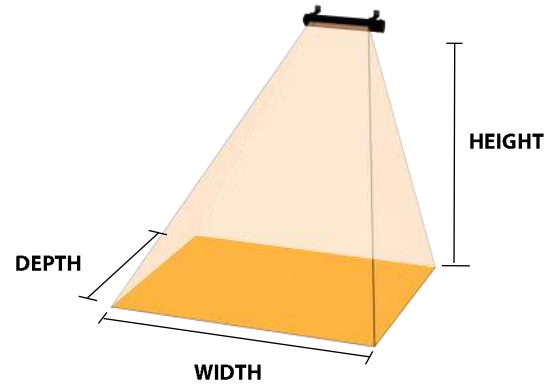

DECOR SERIES MODELS

MODEL	WATTS	VOLTS	AMPS	BTUS	DIMENSIONS	
					LENGTH	WIDTH
ADGLASS30240* (BLACK/ WHITE)	3000	240	12.5	10200	42.6" (1083mm)	5.5" (140mm)
ADGLASS15120* (BLACK/ WHITE)	1500	120	12.5	6100	31" (797mm)	5.5" (140mm)

*240V heaters may be used at 208V. De-rating heaters reduces heater output by approximately 25%

HEATING COVERAGE PATTERNS

MODEL	WIDTH	DEPTH	HEIGHT
ADGLASS30240*	10' (3.1m)	6' (1.8m)	8' (2.4m)
ADGLASS15120*	7' (2.1m)	5' (1.5m)	8' (2.4m)

Heater coverage area may be reduced in highly exposed area. Contact dealer for specifying support.

CLEARANCES AND MOUNTING OPTIONS

MODEL	FLOOR (USA)	FLOOR (CANADA)	CEILING (WALL MOUNT)	CEILING (CEILING MOUNT)	END	SIDE	MOUNTING OPTION
ADGLASS30240*	6'7" (2.0m)	8' (2.4m)	8" (203mm)	7.5" (190mm)	20" (508mm)	20" (508mm)	WALL OR CEILING
ADGLASS15120*	6'7" (2.0m)	8' (2.4m)	8" (203mm)	7.5" (190mm)	20" (508mm)	20" (508mm)	WALL OR CEILING