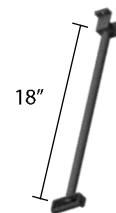

## CLEARANCES AND MOUNTING OPTIONS

MODEL	FLOOR (USA)	FLOOR (CANADA)	CEILING (WALL MOUNT)	CEILING (CEILING MOUNT)	END	SIDE	MOUNTING OPTION
ADGLASS30240*	6'7" (2.0m)	8' (2.4m)	8" (203mm)	7.5" (190mm)	20" (508mm)	20" (508mm)	WALL OR CEILING
ADGLASS15120*	6'7" (2.0m)	8' (2.4m)	8" (203mm)	7.5" (190mm)	20" (508mm)	20" (508mm)	WALL OR CEILING

## INCLUDED PARTS

HANDHELD REMOTE

ADJUSTABLE WALL AND CEILING BRACKETS

OPTIONAL CEILING SUSPENSION RODS (SOLD SEPARATELY)