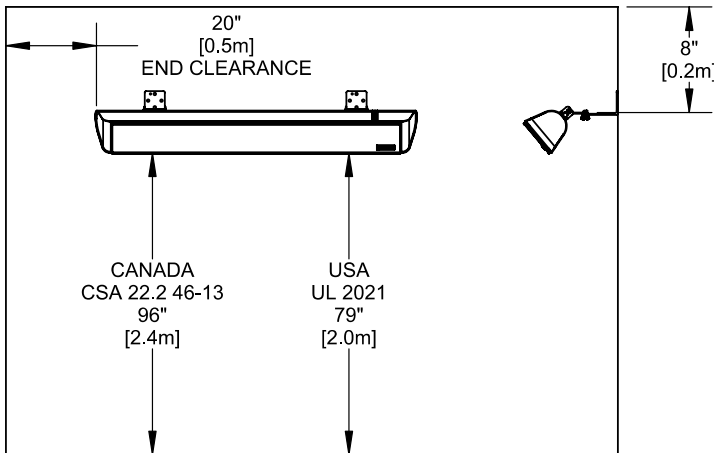

INCLUDED PARTS